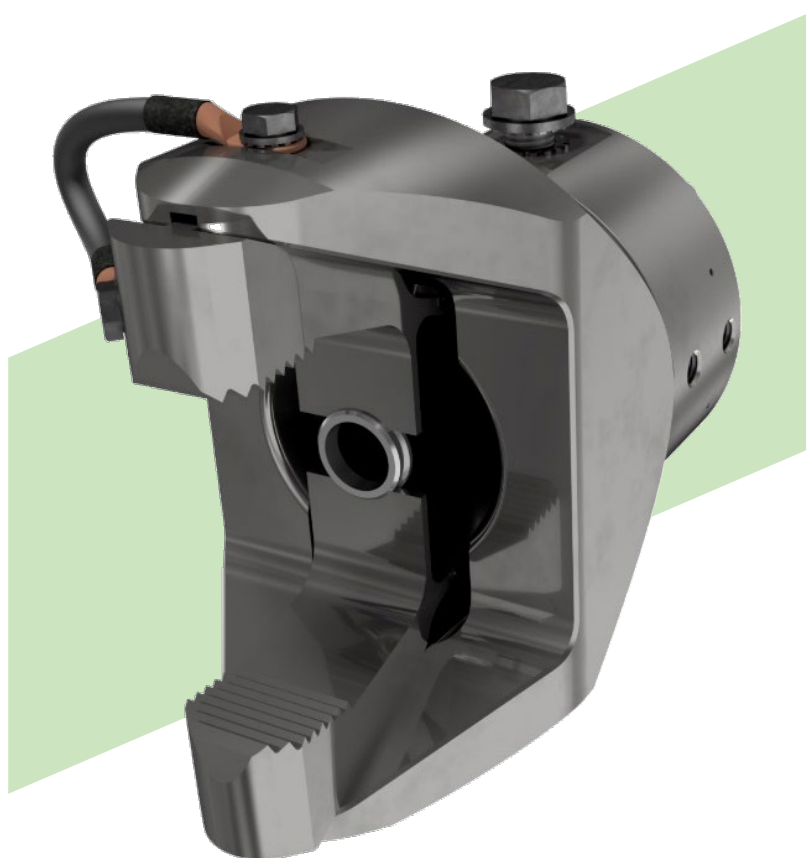

RETROFIT ANODE

PIRANHA[®] XL CLAMP

**“The Piranha XL[®] range is intended for mounting to plates.
Equipped with a jaw that covers ranges from 75 – 120 mm.”**

Intelligence built in

The main benefits of choosing an Imenco Piranha® Clamp are ease of installation, flexible sizing, and proven long-term integrity.

The clamp is guided into place by ROV and tensioned with an Imenco Clamp Installation Tool (ICIT) to ensure a good connection.

Most subsea structures and components have some sort of plate as part of its design.

This makes the Piranha XL® Plate Clamp the most versatile IMENCO Retrofit Anode Clamp.

Anodes may be attached directly to the clamp, or by a bonding cable to an anode sled.

Features

- Active scanning sonar: 360 degree horizontal
- -10° to +60° degrees vertical Wide band frequency range
- Split beam transducer technology Compact, robust design
- Modular system with versatile configuration Remote operation and data acquisition Flexible scanning regime to match risk profile Redundant electronics
- Developed according to DNV RP A203 Qualified according to API 17F

RETROFIT ANODE

PIRANHA® XL CLAMP

The Piranha® XL clamp is primarily composed of the housing, and the jaw. The housing design is suitable across the entire 75-120 mm range. The jaw size is selected on a project-specific basis as per the below table.